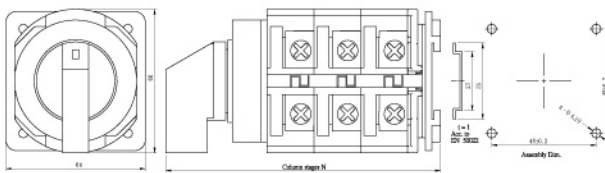

Shape dimension

Shape dimension

HC 63 series

Base mounting

Without plate and general handle

Shape dimension

Without plate and key handle

Shape dimension

With plate and general handle

Shape dimension

With plate and key handle

Shape dimension

HC 63 series

 Rail mounting

Without plate and general handle

Without plate and key handle

Shape dimension

Shape dimension

With plate and general handle

With plate and key handle

Shape dimension

Shape dimension