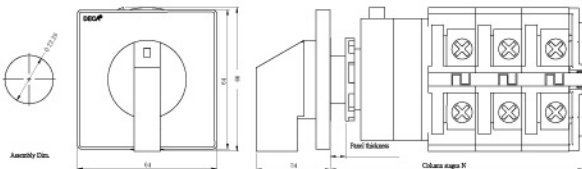

HC 63 series

Single hole mounting

Without plate and general handle

Without plate and key handle

Shape dimension

Shape dimension

With plate and general handle

With plate and key handle

Shape dimension

Shape dimension

HC 63 series

Base mounting

Without plate and general handle

Shape dimension

Without plate and key handle

Shape dimension

With plate and general handle

Shape dimension

With plate and key handle

Shape dimension

HC 63 series

 Rail mounting

Without plate and general handle

Without plate and key handle

Shape dimension

Shape dimension

With plate and general handle

With plate and key handle

Shape dimension

Shape dimension