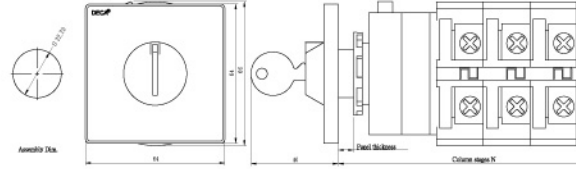

HC 63 series

Single hole mounting

Without plate and general handle

Without plate and key handle

Shape dimension

Shape dimension

With plate and general handle

With plate and key handle

Shape dimension

Shape dimension

HC 63 series

Base mounting

Without plate and general handle

Shape dimension

Without plate and key handle

Shape dimension

With plate and general handle

Shape dimension

With plate and key handle

Shape dimension

HC 63 series

 Rail mounting

Without plate and general handle

Without plate and key handle

Shape dimension

Shape dimension

With plate and general handle

With plate and key handle

Shape dimension

Shape dimension