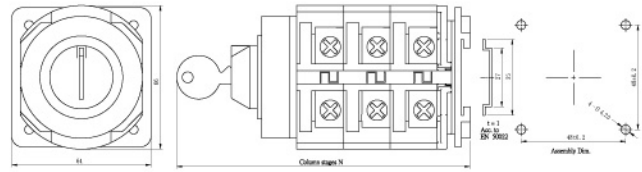

Shape dimension

Shape dimension

HC 63 series

Base mounting

Without plate and general handle

Shape dimension

Without plate and key handle

Shape dimension

With plate and general handle

Shape dimension

With plate and key handle

Shape dimension

HC 63 series

 Rail mounting

Without plate and general handle

Without plate and key handle

Shape dimension

Shape dimension

With plate and general handle

With plate and key handle

Shape dimension

Shape dimension