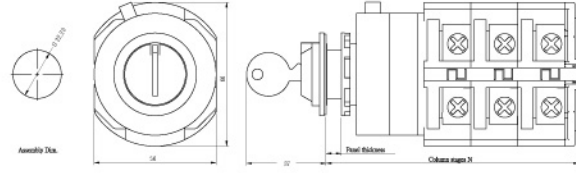

HC 63 series

Single hole mounting

Without plate and general handle

Without plate and key handle

Shape dimension

Shape dimension

With plate and general handle

With plate and key handle

Shape dimension

Shape dimension

HC 63 series

Base mounting

Without plate and general handle

Shape dimension

Without plate and key handle

Shape dimension

With plate and general handle

Shape dimension

With plate and key handle

Shape dimension

HC 63 series

 Rail mounting

Without plate and general handle

Without plate and key handle

Shape dimension

Shape dimension

With plate and general handle

With plate and key handle

Shape dimension

Shape dimension