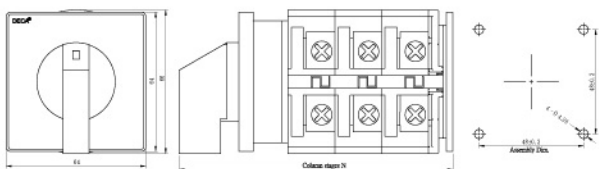

HC 63 series

Single hole mounting

Without plate and general handle

Without plate and key handle

Shape dimension

Shape dimension

With plate and general handle

With plate and key handle

Shape dimension

Shape dimension

HC 63 series

Base mounting

Without plate and general handle

Shape dimension

Without plate and key handle

Shape dimension

With plate and general handle

Shape dimension

With plate and key handle

Shape dimension

HC 63 series

 Rail mounting

Without plate and general handle

Without plate and key handle

Shape dimension

Shape dimension

With plate and general handle

With plate and key handle

Shape dimension

Shape dimension