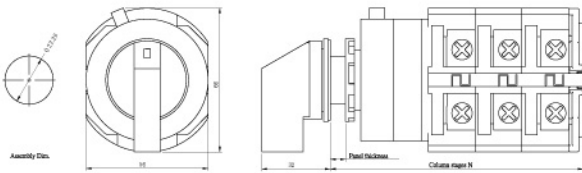

HC 63 series

Single hole mounting

Without plate and general handle

Without plate and key handle

Shape dimension

Shape dimension

With plate and general handle

With plate and key handle

Shape dimension

Shape dimension

HC 63 series

Base mounting

Without plate and general handle

Shape dimension

Without plate and key handle

Shape dimension

With plate and general handle

Shape dimension

With plate and key handle

Shape dimension

HC 63 series

 Rail mounting

Without plate and general handle

Without plate and key handle

Shape dimension

Shape dimension

With plate and general handle

With plate and key handle

Shape dimension

Shape dimension