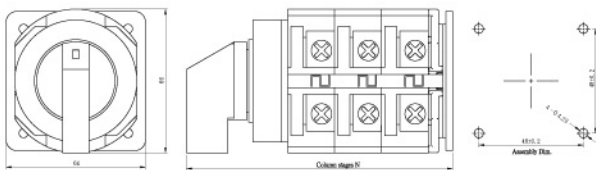

HC 63 series

Single hole mounting

Without plate and general handle

Without plate and key handle

Shape dimension

Shape dimension

With plate and general handle

With plate and key handle

Shape dimension

Shape dimension

HC 63 series

Base mounting

Without plate and general handle

Shape dimension

Without plate and key handle

Shape dimension

With plate and general handle

Shape dimension

With plate and key handle

Shape dimension

HC 63 series

 Rail mounting

Without plate and general handle

Without plate and key handle

Shape dimension

Shape dimension

With plate and general handle

With plate and key handle

Shape dimension

Shape dimension