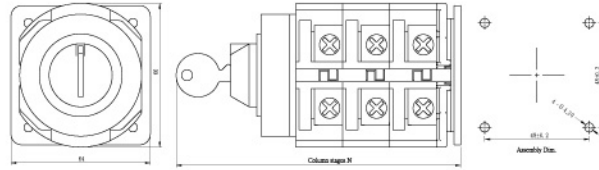

HC 63 series

Single hole mounting

Without plate and general handle

Without plate and key handle

Shape dimension

Shape dimension

With plate and general handle

With plate and key handle

Shape dimension

Shape dimension

HC 63 series

Base mounting

Without plate and general handle

Shape dimension

Without plate and key handle

Shape dimension

With plate and general handle

Shape dimension

With plate and key handle

Shape dimension

HC 63 series

 Rail mounting

Without plate and general handle

Without plate and key handle

Shape dimension

Shape dimension

With plate and general handle

With plate and key handle

Shape dimension

Shape dimension