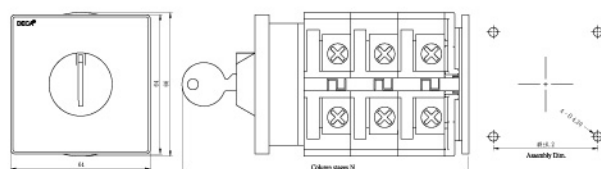

Shape dimension

Shape dimension

HC 63 series

Base mounting

Without plate and general handle

Shape dimension

Without plate and key handle

Shape dimension

With plate and general handle

Shape dimension

With plate and key handle

Shape dimension

HC 63 series

 Rail mounting

Without plate and general handle

Without plate and key handle

Shape dimension

Shape dimension

With plate and general handle

With plate and key handle

Shape dimension

Shape dimension